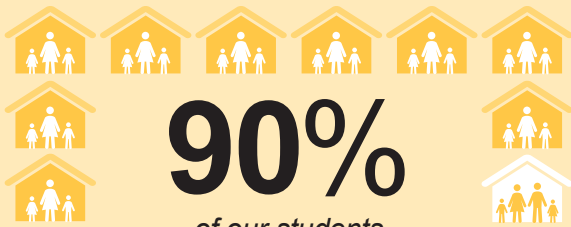

NATIVITY ACADEMY
AT SAINT BONIFACE

AN INDEPENDENT CATHOLIC MIDDLE-SCHOOL

90 STUDENTS

in the 2016-2017 school year
(grades 5-8, ranging in age from 9-14)

We are proud to say:

of our students
graduate from High School

Faith-Based Learning
Role-Model Behavior
Full Parent/Guardian
Involvement
\$0 Tuition

of our students
go on to Post-Secondary Education
2003 - 2017

Did you know?

90%
of our students
live in single parent homes