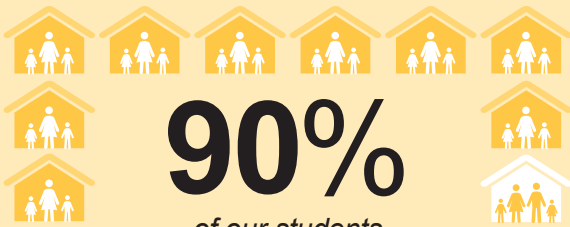

NATIVITY ACADEMY
AT SAINT BONIFACE

AN INDEPENDENT CATHOLIC MIDDLE-SCHOOL

93 STUDENTS

Wow!

*in the 2017-2018 school year
(grades 5-8, ranging in age from 9-14)*

We are proud to say:

*of our students
graduate from High School*

**Faith-Based Learning
Role-Model Behavior
Full Parent/Guardian
Involvement
\$0 Tuition**

*of our students
go on to Post-Secondary Education
2003 - 2017*

Did you know?

90%
*of our students
live in single parent homes*